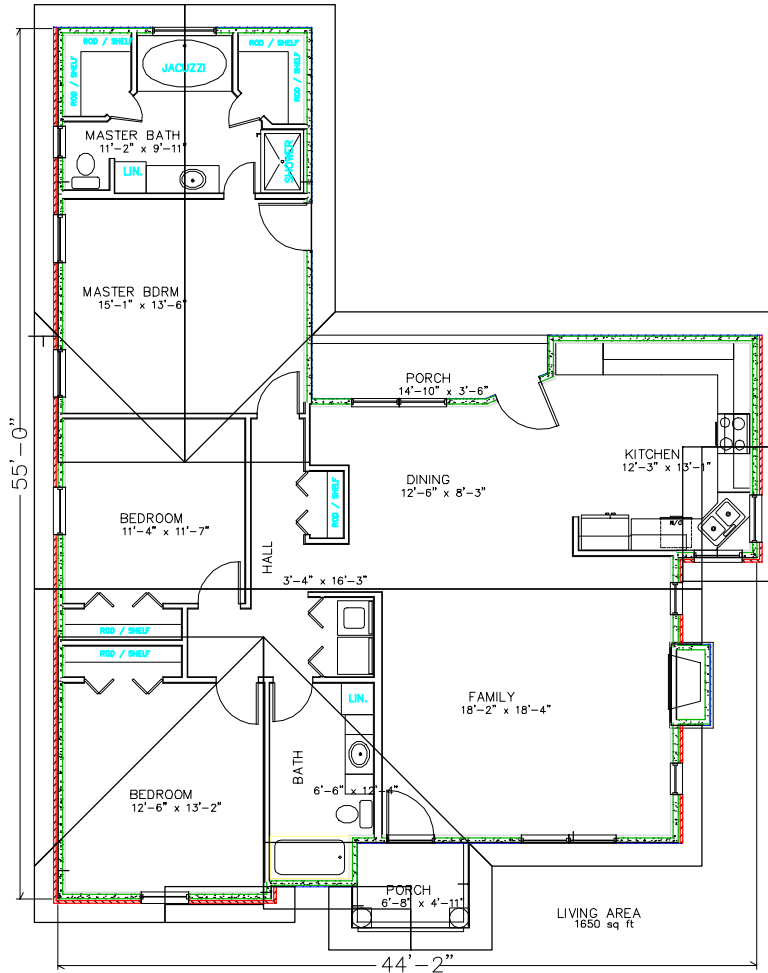

THE RUIZ

- 1 Story
- 3 Bedroom
- 2 Bath

1650 sq. ft. Living
 95 sq. ft. Porch
 1745 Total sq. ft.

First Floor Plan

BUILDING PRODUCTS

2900 Patio Drive
 MESQUITE, Texas 77017-7398
 PH# (972) 285-8811
 FAX# (972) 882-8818