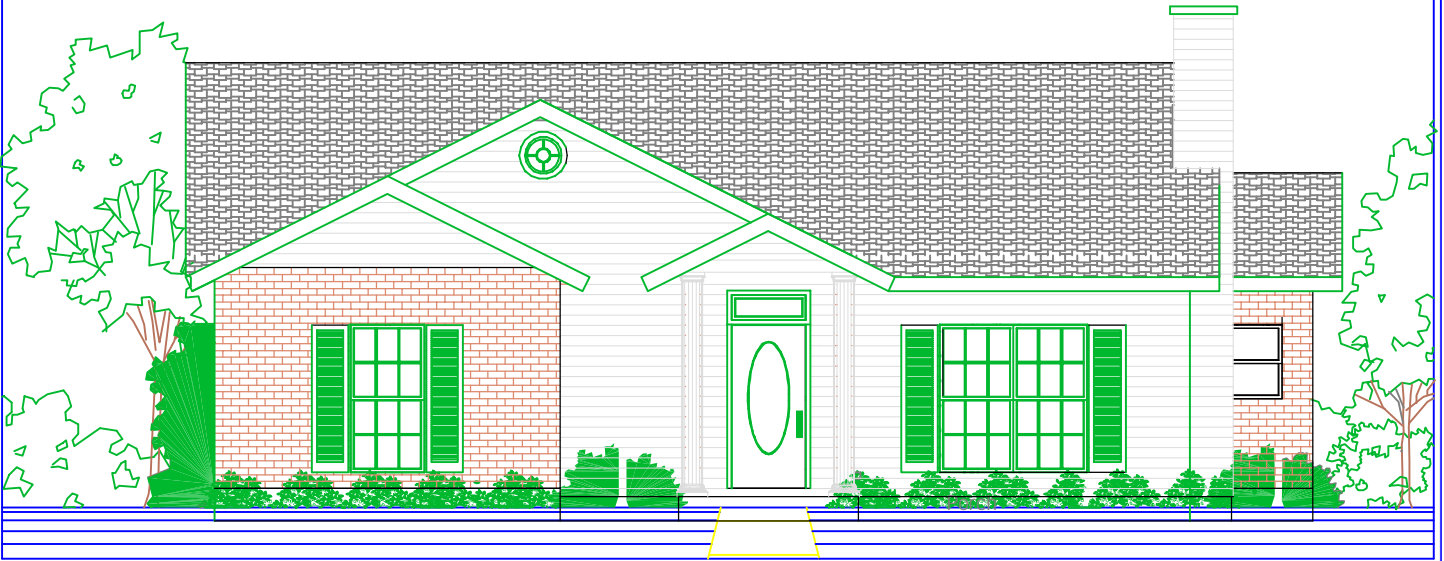

THE RUIZ

- 1 Story
- 3 Bedroom
- 2 Bath

1650 sq. ft. Living
 95 sq. ft. Porch
 1745 Total sq. ft.

First Floor Plan

BUILDING PRODUCTS

2900 Patio Drive
 MESQUITE, Texas 77017-7398
 PH# (972) 285-8811
 FAX# (972) 882-8818